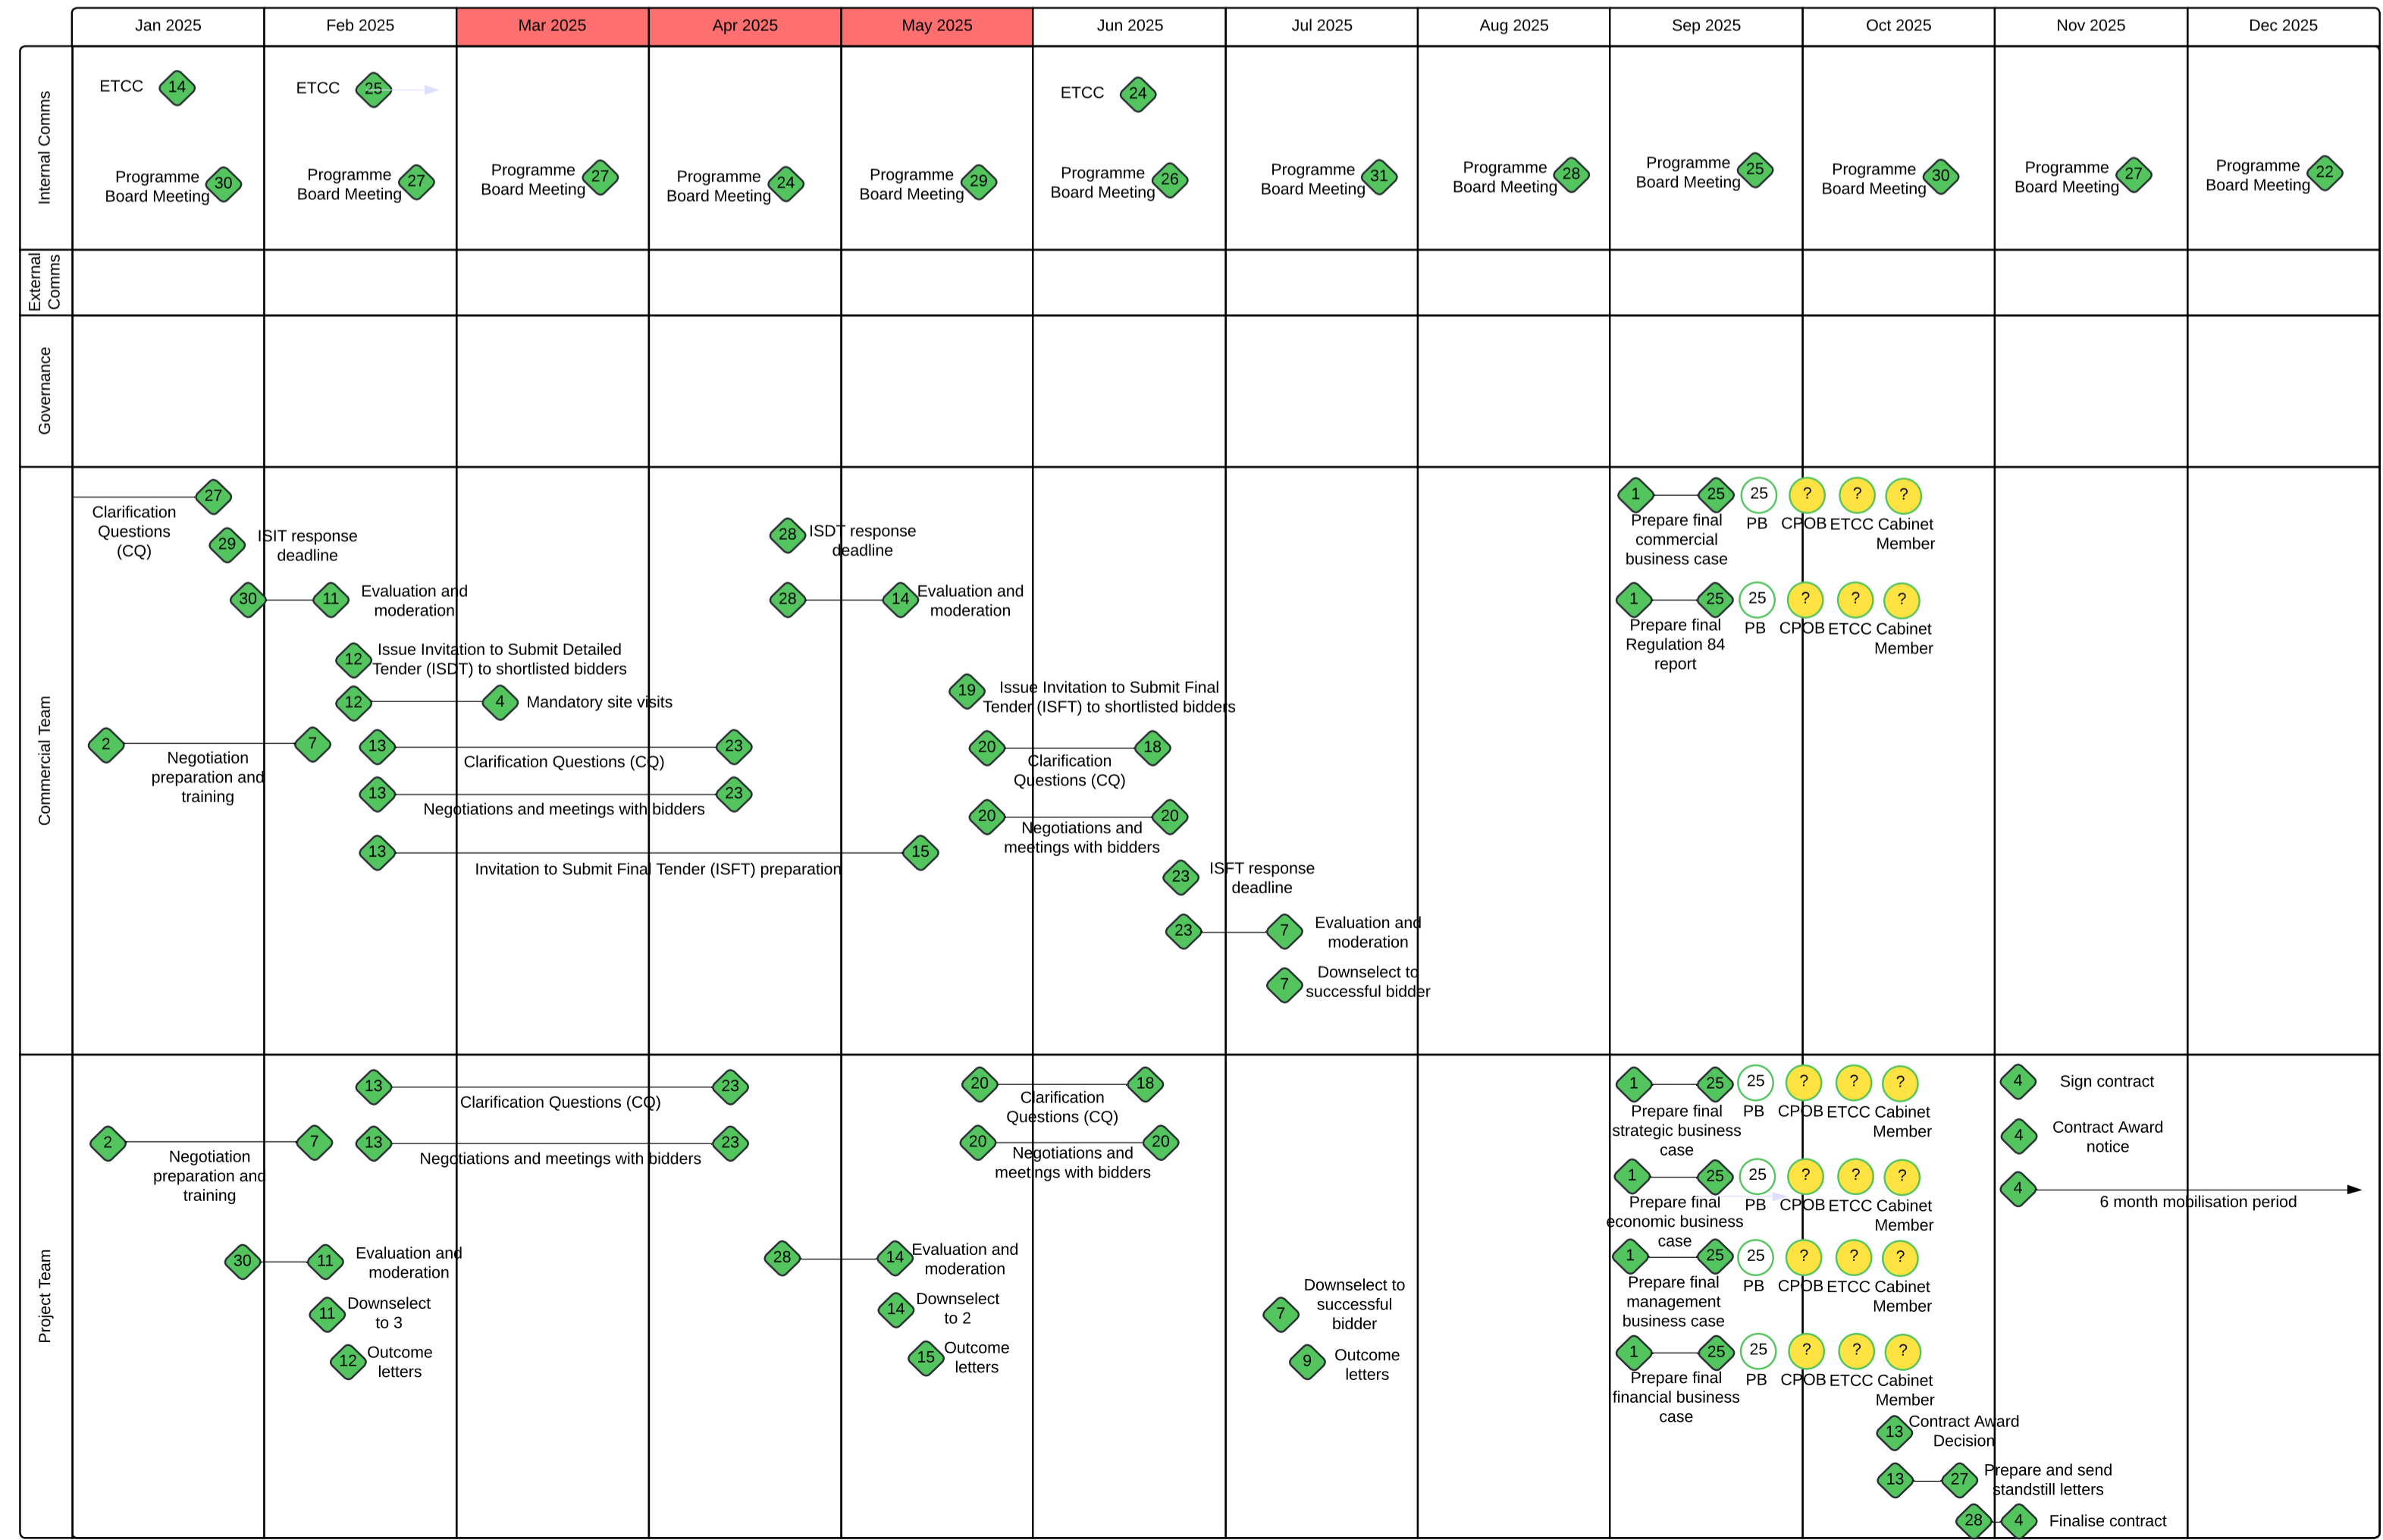

20 Start/End date passed
 20 Start/End date on track
 20 Start/End date at risk
 20 Start/End date overdue
 21 Review point passed
 21 Review point on track
 21 Review point at risk
 21 Review point overdue
 TBC

PRE-ELECTION PERIOD

20 Start/End date passed
 20 Start/End date on track
 20 Start/End date at risk
 20 Start/End date overdue
 21 Review point passed
 21 Review point on track
 21 Review point at risk
 21 Review point overdue